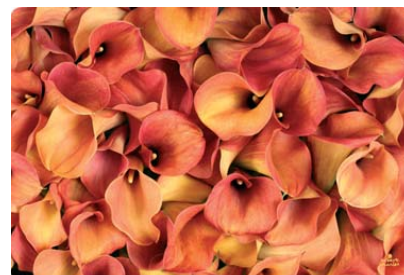

Holly

Placemat small - 33 x 27 cm

Rose pink

Placemat small - 33 x 27 cm

Placemat large - 43 x 29 cm

Rose grey

Placemat small - 33 x 27 cm

Placemat large - 43 x 29 cm

Calla red

Placemat small - 33 x 27 cm

PLACEMATS

Sunflower

Placemat large - 43 x 29 cm

Coffee

Placemat small - 33 x 27 cm

Gerbera yellow